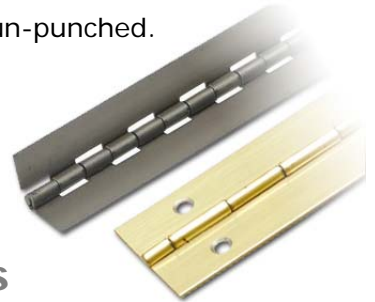

Piano Hinge

HPP.../HPUP...

We stock a range of piano hinge, punched or un-punched.

Brass

Punched

Plain

Centraflex

BMA

Zinc

Un-Punched

Stainless

Double Sided Tape

TLTAPEDS...

We stock and have access to a wide range of double sided tapes including UHB Foam, PE Foam Acrylic and Polyester Acrylic.

Give us a call to discuss
your requirements
366 5590

POWERBUILT

Serious Tools For Serious Work®

1/4" Dr 30pc Metric Socket Set KBT2773

- 12 sockets 6pt standard. (4mm—13mm)
- Gear to gear ratchet.
- Wobble Extension.
- 14 driving bits. (Hex, Phillips, Pozi, Slot, Square & Torx)
- Blow molded case.